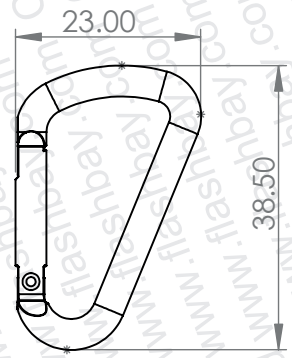

24.2

45.8

PRODUCT
Encore

CODE
EC

DIMENSIONS
mm