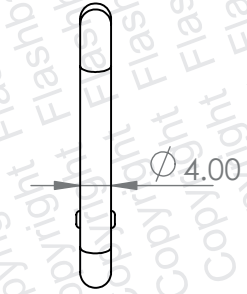

24.2

45.8

PRODUCT
Encore

CODE
EC

DIMENSIONS
mm